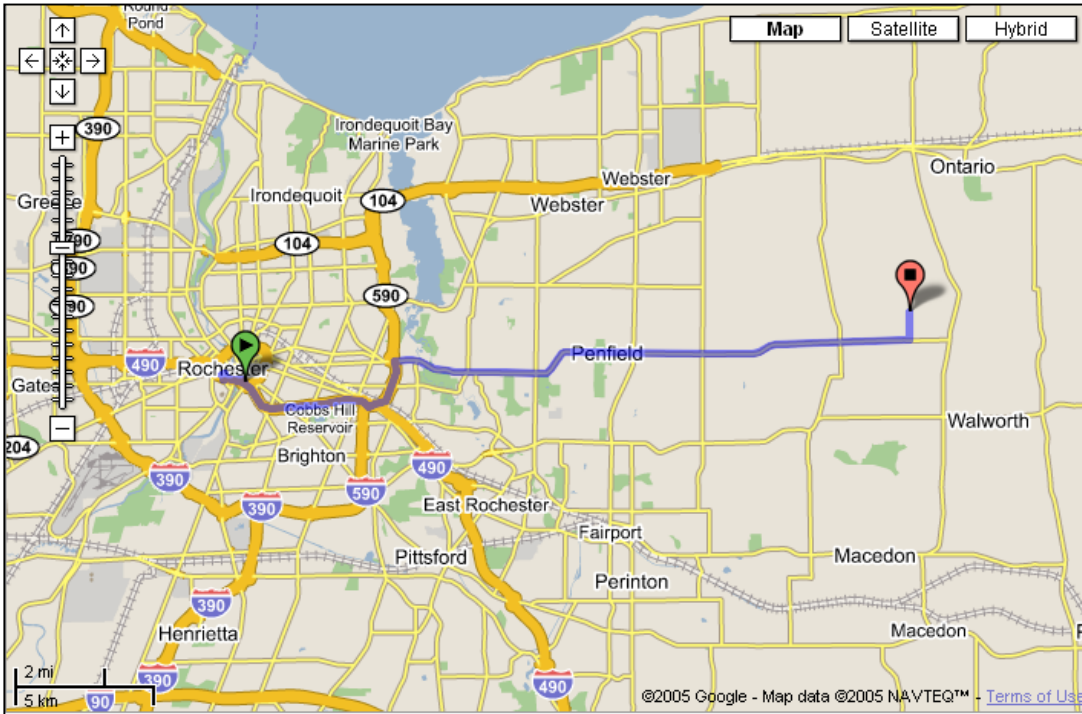

Directions to Dolomite Park Home of the Gananda Panthers

- | |
|--|
| Take the I-590 S exit 21 - go 0.1 mi |
| Take the RT-590 N ramp - go 0.3 mi |
| Merge into I-590 N - go 0.1 mi |
| Continue on RT-590 N - go 0.8 mi |
| Take the RT-286 exit 7 - go 0.2 mi |
| Turn right at Browncroft Blvd - go 2.3 mi |
| Continue on Atlantic Ave - go 6.3 mi |
| Continue on RT-286 - go 3.4 mi |
| Turn left at Lewis Rd - go 0.6 mi |

Link to Google Maps:

<http://maps.google.com/maps?spn=0.220317,0.475536&saddr=I-490,+Rochester,+NY&daddr=Lewis+Rd,+Walworth,+NY+14568&hl=en>