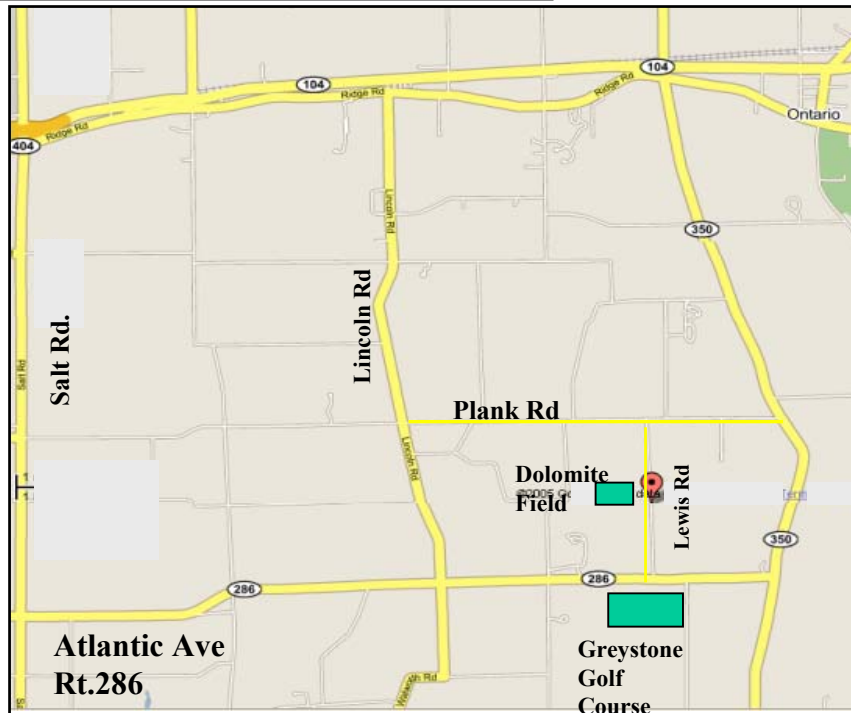

Directions to Dolomite Park Home of the Gananda Panthers

- | |
|--|
| Take the I-590 S exit 21 - go 0.1 mi |
| Take the RT-590 N ramp - go 0.3 mi |
| Merge into I-590 N - go 0.1 mi |
| Continue on RT-590 N - go 0.8 mi |
| Take the RT-286 exit 7 - go 0.2 mi |
| Turn right at Browncroft Blvd - go 2.3 mi |
| Continue on Atlantic Ave - go 6.3 mi |
| Continue on RT-286 - go 3.4 mi |
| Turn left at Lewis Rd - go 0.6 mi |

Link to Google Maps:

<http://maps.google.com/maps?spn=0.220317,0.475536&saddr=I-490,+Rochester,+NY&daddr=Lewis+Rd,+Walworth,+NY+14568&hl=en>